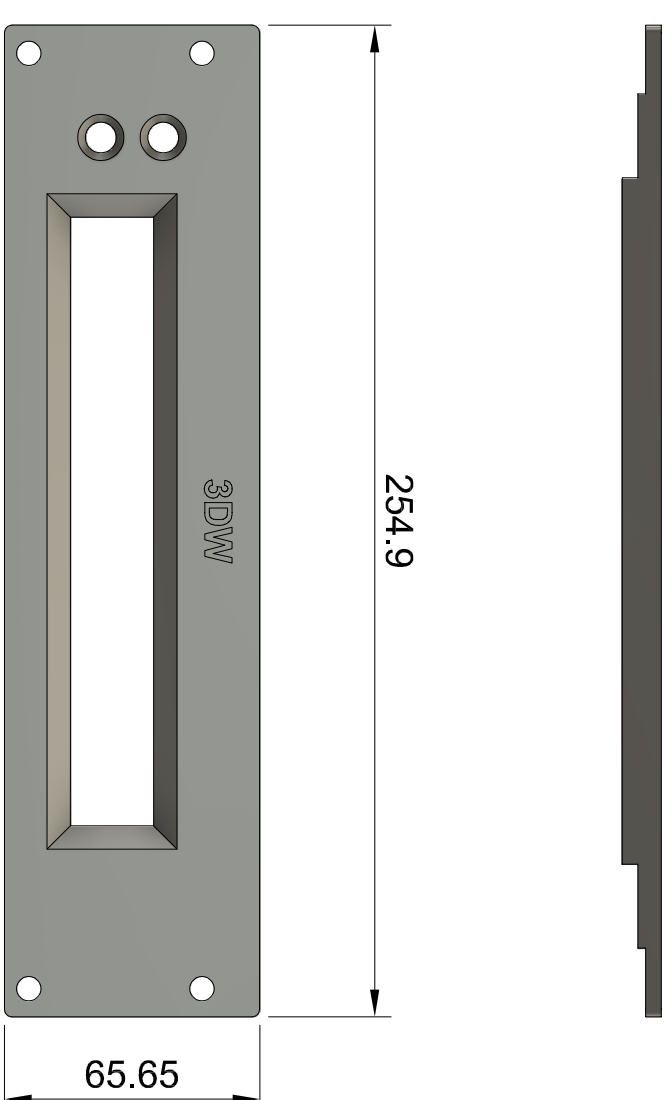

Dept:	Technical reference	Created by	Approved by
		Alexander Grözinger 24.05.2024	
		Document type	Document status
		Title	DWG No.
		Meraki MS120-8FP	
		10" Rackmount	
		Rev.	Date of issue
		Sheet	
		1/2	

Dept.		Technical reference	
			
Created by		Document type	
Alexander Grözinger 24.05.2024		Document status	
Title		DWG No.	
Meraki MS120-8FP			
10" Rackmount			
Blende		Rev.	Date of issue
		Sheet	2/2